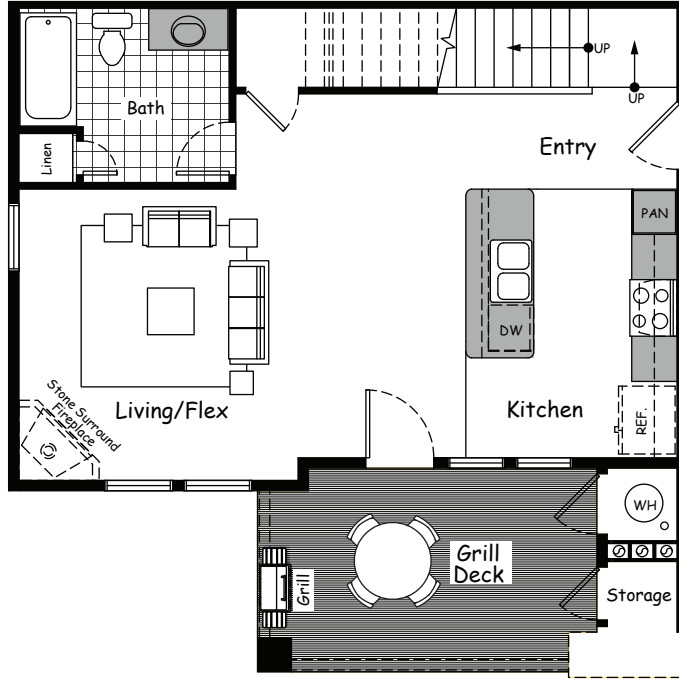

FLOORPLANS

TREEHOUSE

1257sq.ft.

2 Bed, 1Flex, 3 Bath

First Floor

Second Floor