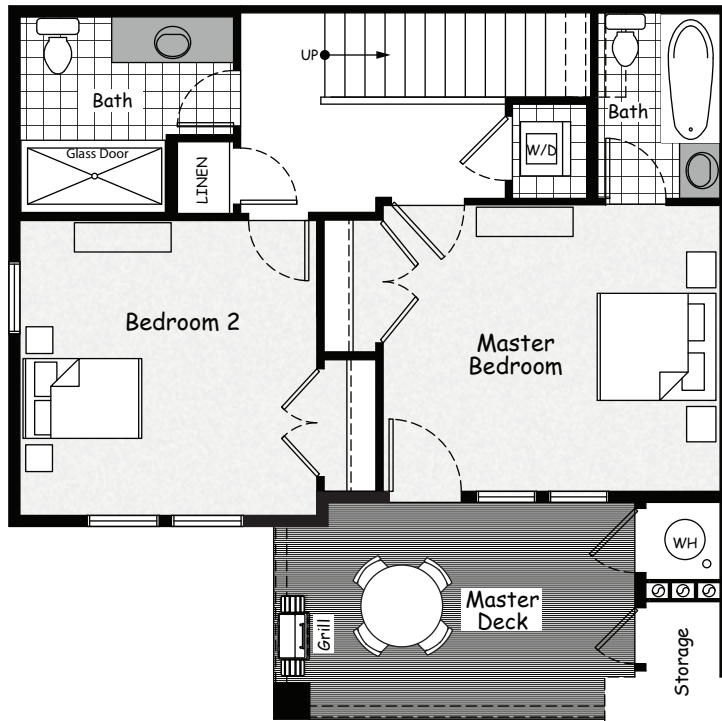

FLOORPLANS

TREEHOUSE

1257sq.ft.

2 Bed, 1Flex, 3 Bath

First Floor

Second Floor