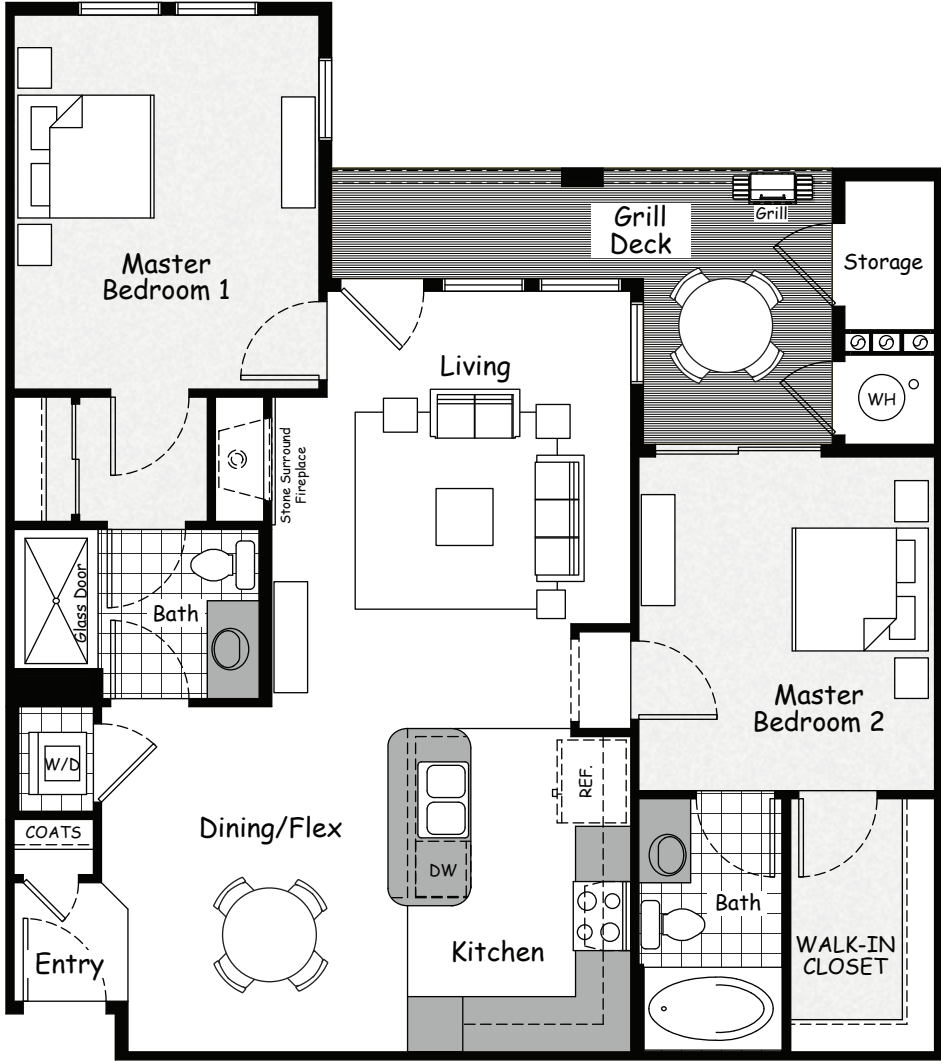

FLOORPLANS

Conifer - INT

1026 sq.ft.

2 Bed, 2 Bath

Floor Plan