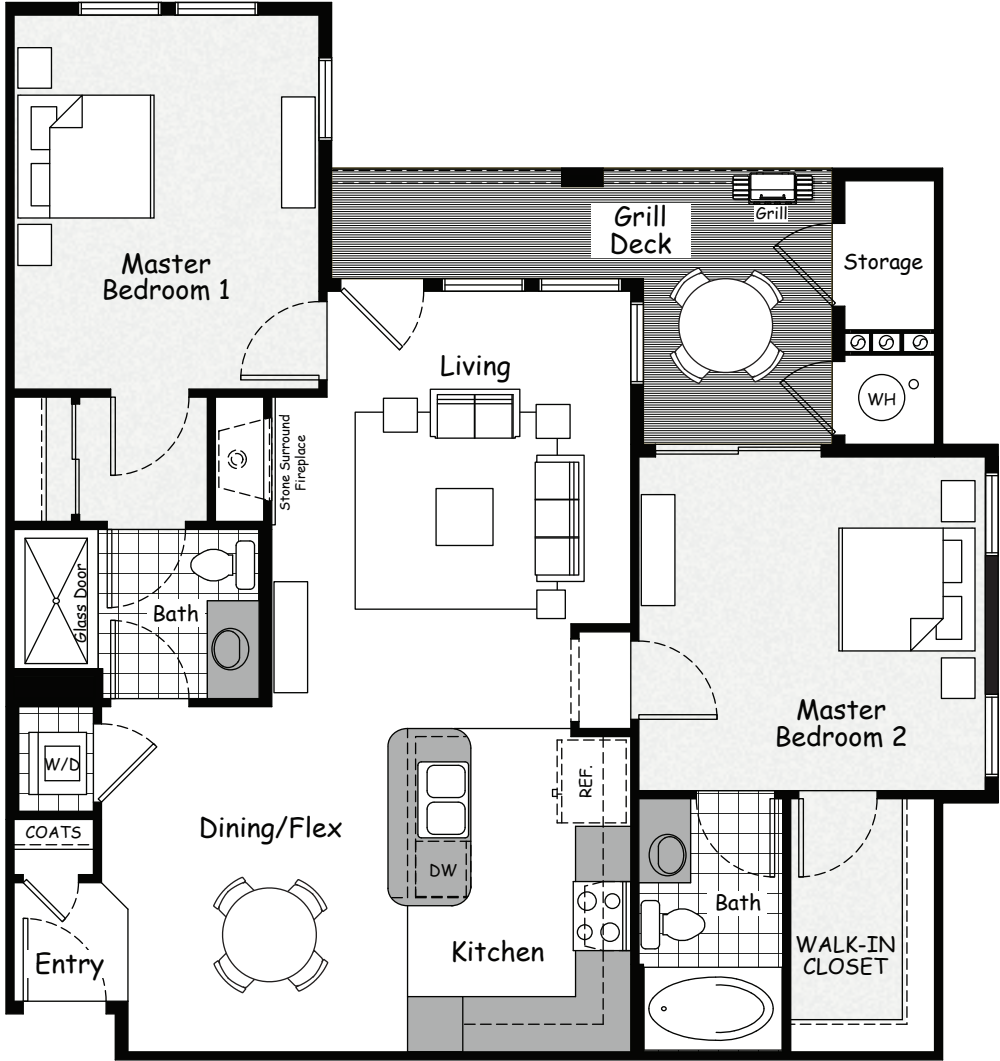

FLOORPLANS

Conifer - EXT

1052 sq.ft.

2 Bed, 2 Bath

Floor Plan